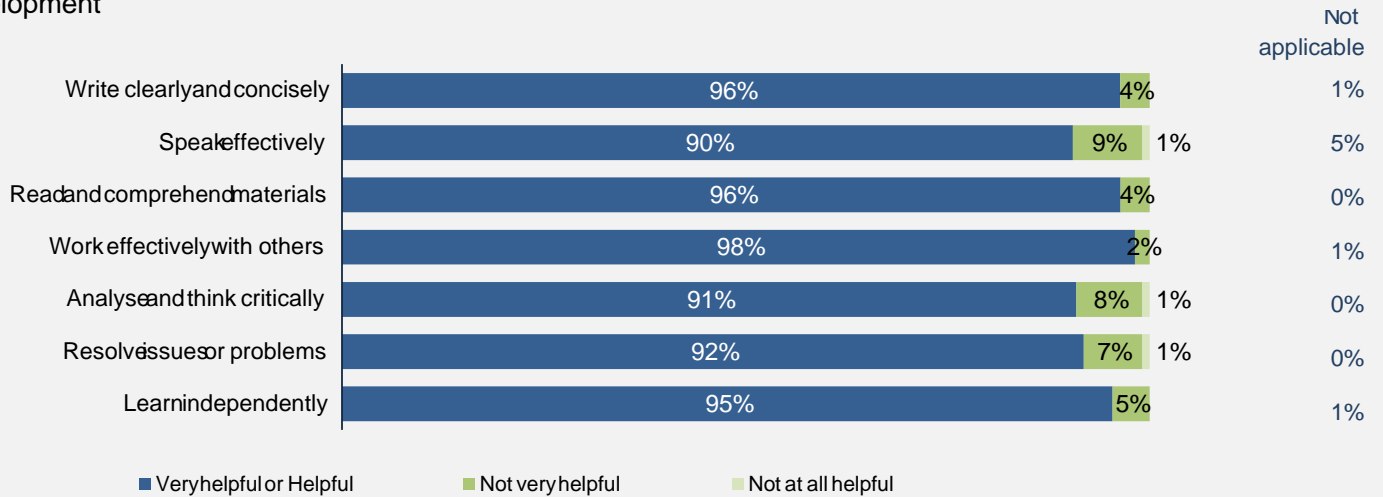

Diploma, Associate Degree, and Certificate Student Outcomes

Summary of Survey Results: 2019 to 2023

Applied filters:
CPCVCCAdministrativeAssistant;

Cohort	193
Respondents	111
Response Rate	58%

Skill Development and Post-Secondary Experience

97% said they were very satisfied or satisfied with the education they received.

Skill Development

Percentages are based on those who gave a valid rating, excluding those who said Not applicable.

Satisfaction with Post-Secondary Experience