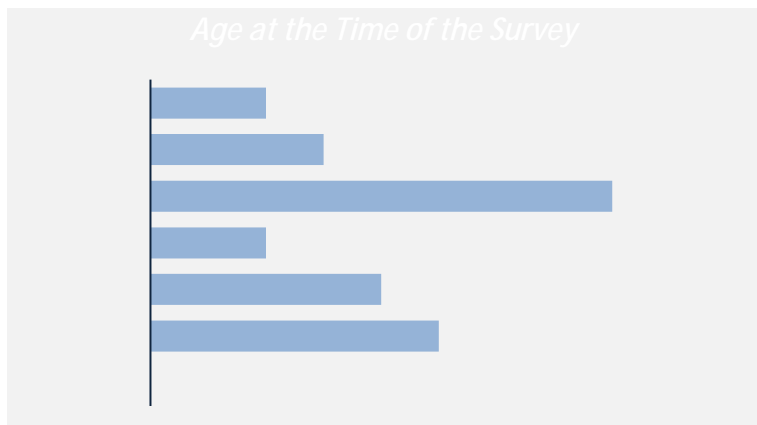

Applied Filters

CPC: VCC: MUSD;

<i>Cohort</i>	48
<i>Respondents</i>	24
<i>Response Rate</i>	50%

Description of Survey Respondents

Demographics

Further Education

Type of further education

Baccalaureate Graduates Survey (BGS) 2 Year Out Survey
Summary of Survey Results: 2018 to 2022